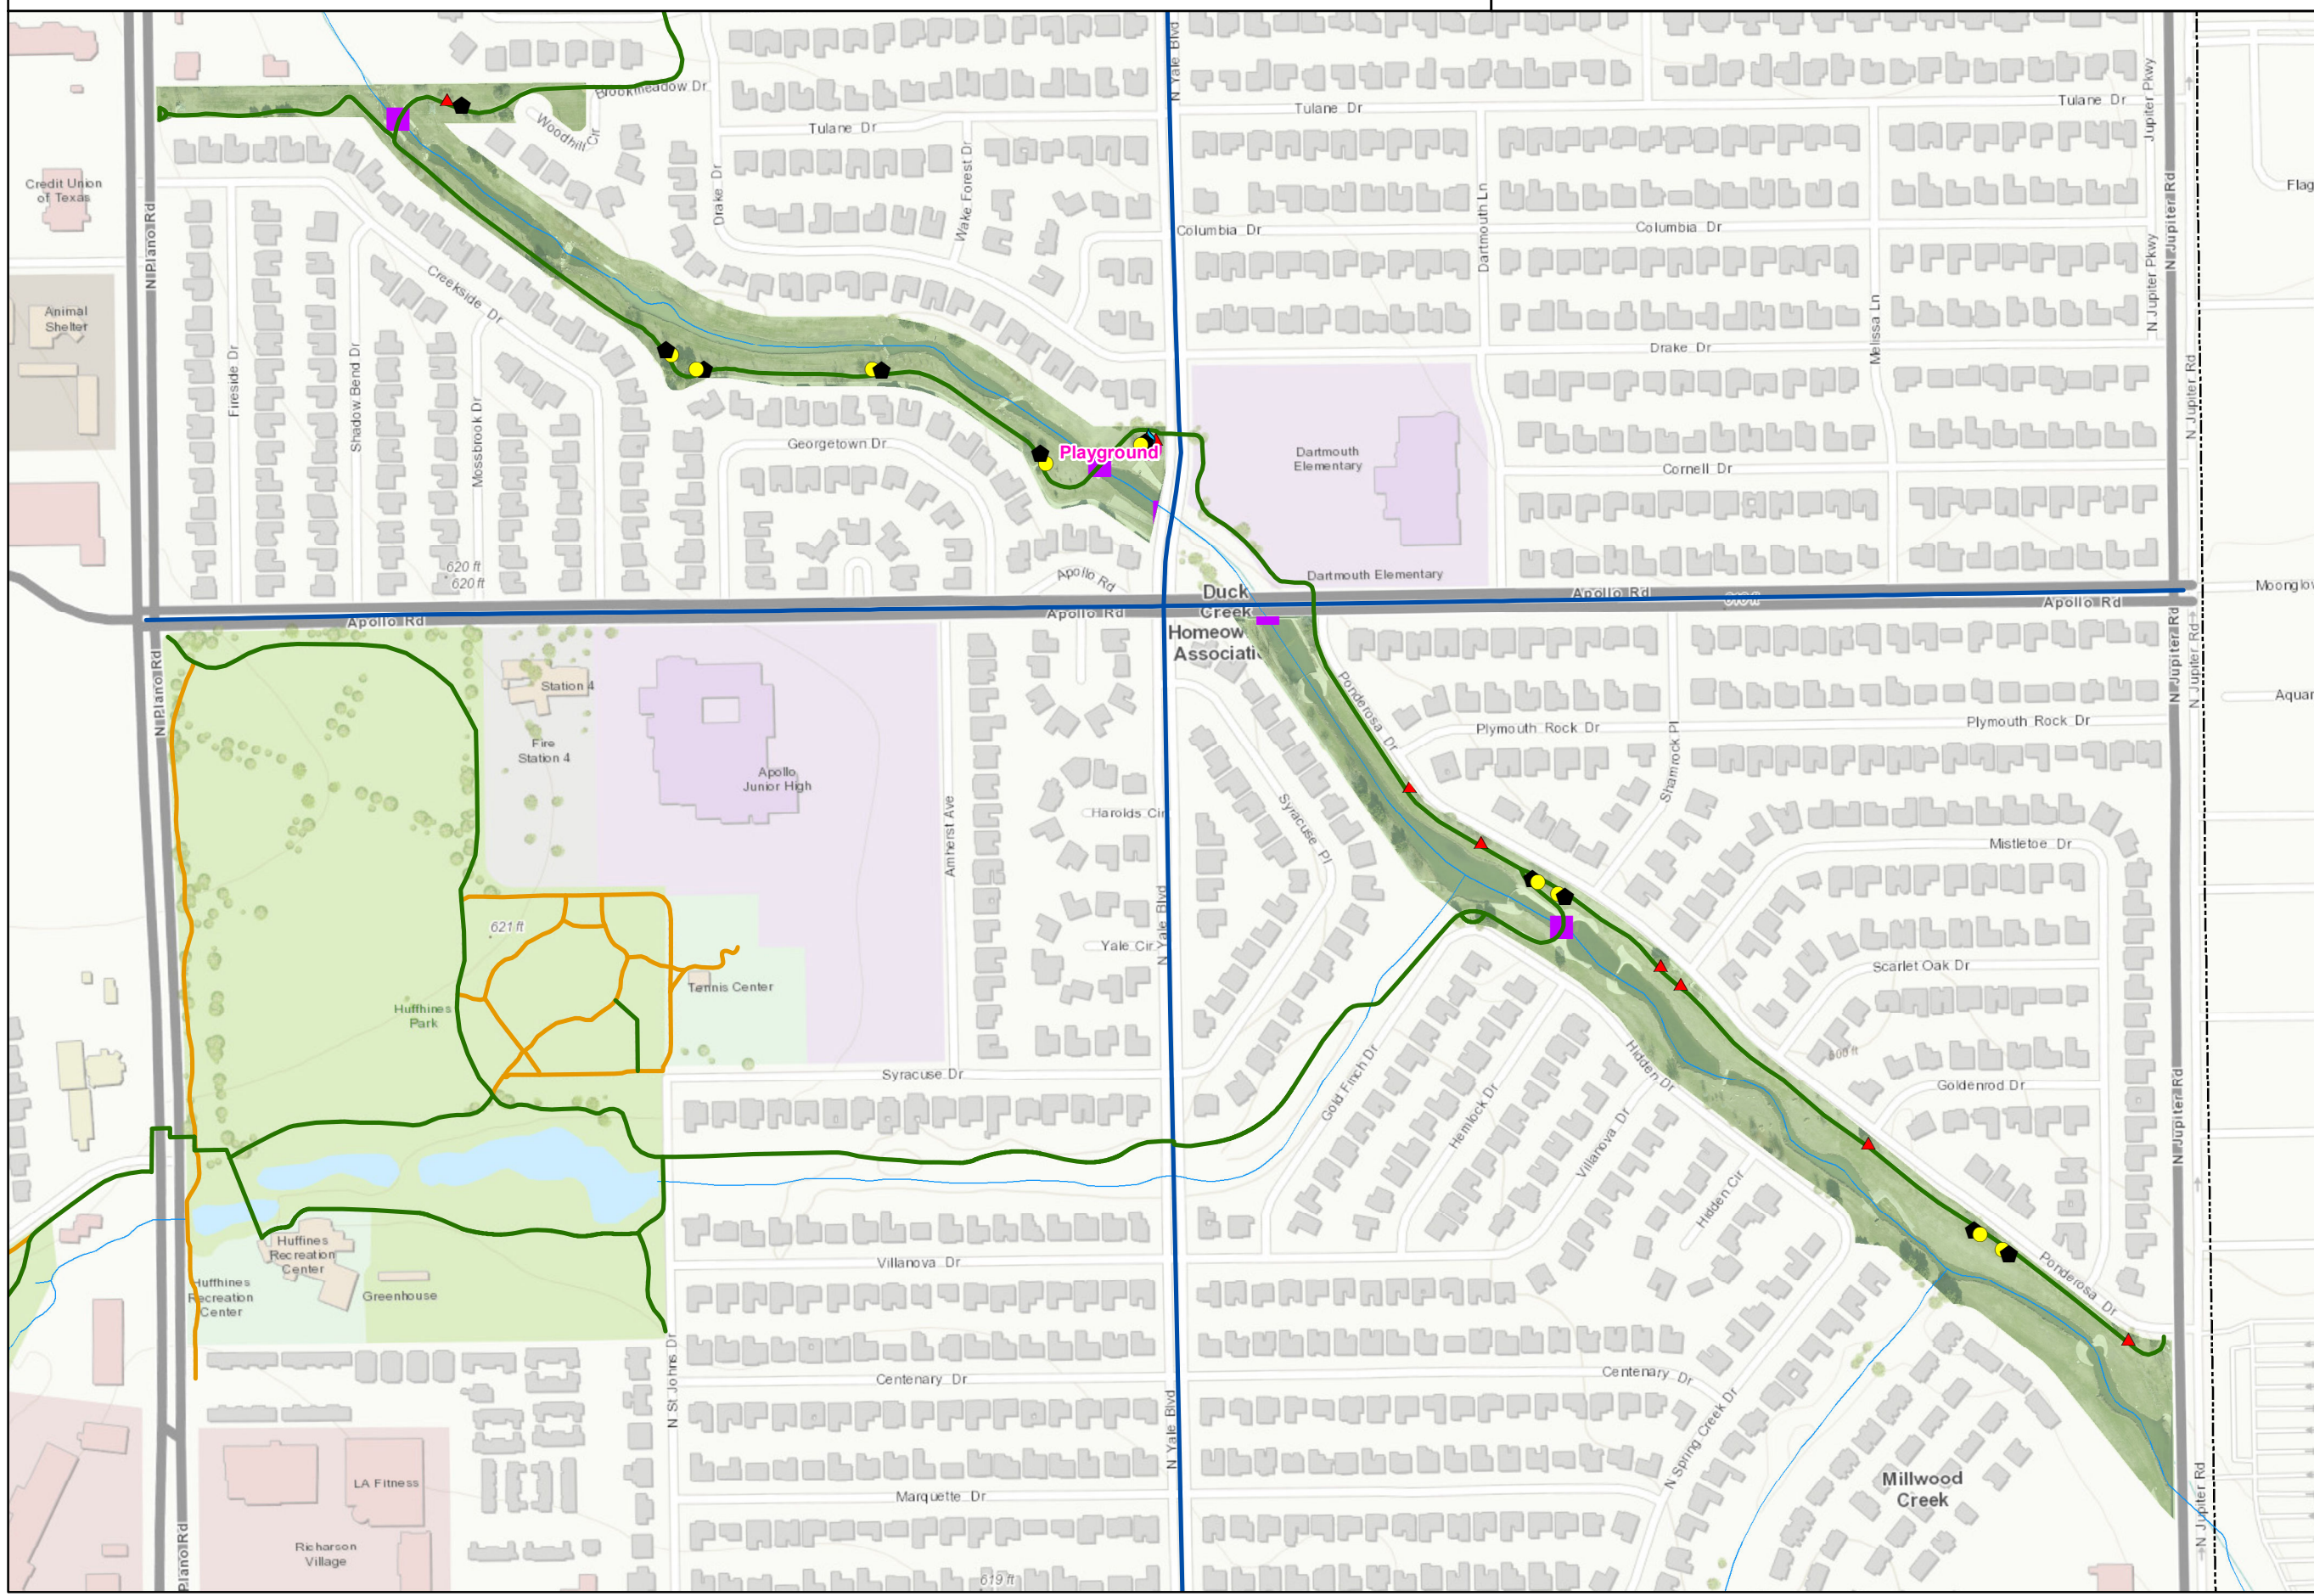

City of Richardson Duck Creek Linear Park Amenities

Legend

- Drinking Fountain
- Picnic Table
- Bench
- Trash Bin
- Creek
- Bridge
- Park Facilities
- Parks
- City Limit
- County Line
- Trail Type**
- Multi-Use
- Walking
- Bike Route**
- Bicycle Lane

DISCLAIMER: Amenities shown may not be up-to-date. Data is for informational purposes and may not have been prepared or suitable for legal, engineering, or surveying purposes. It does not represent an on-the-ground survey and represents only the approximate relative location or property boundaries.